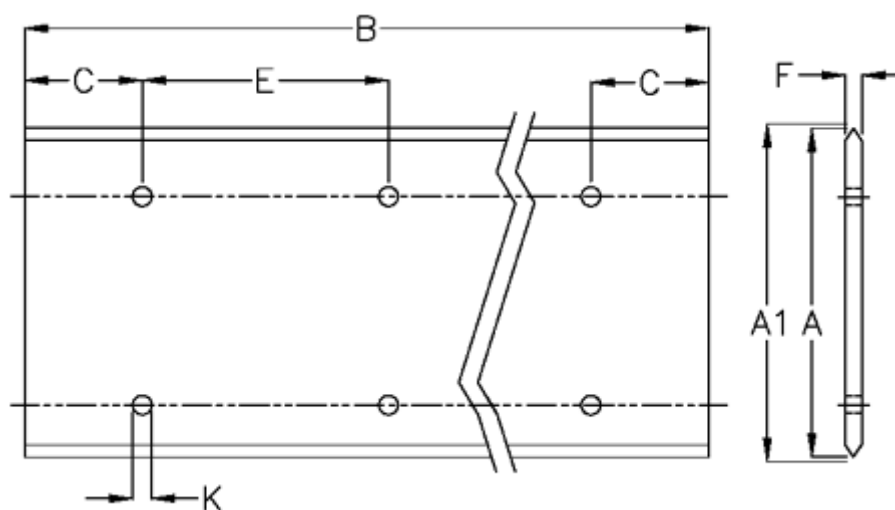

Data Sheet

Article number: 057124119761

Description: Hepco GV3 slide L 120 L1976 P1
with counterbored holes

Measures

A	= 120
A1	= 120.81
B	= 1976
C	= 88.0
E	= 180
F	= 9.12
For bearing	= J54
K	= 11.5xM10

Precision type	= P1
Weight kg/1000	= 8.50